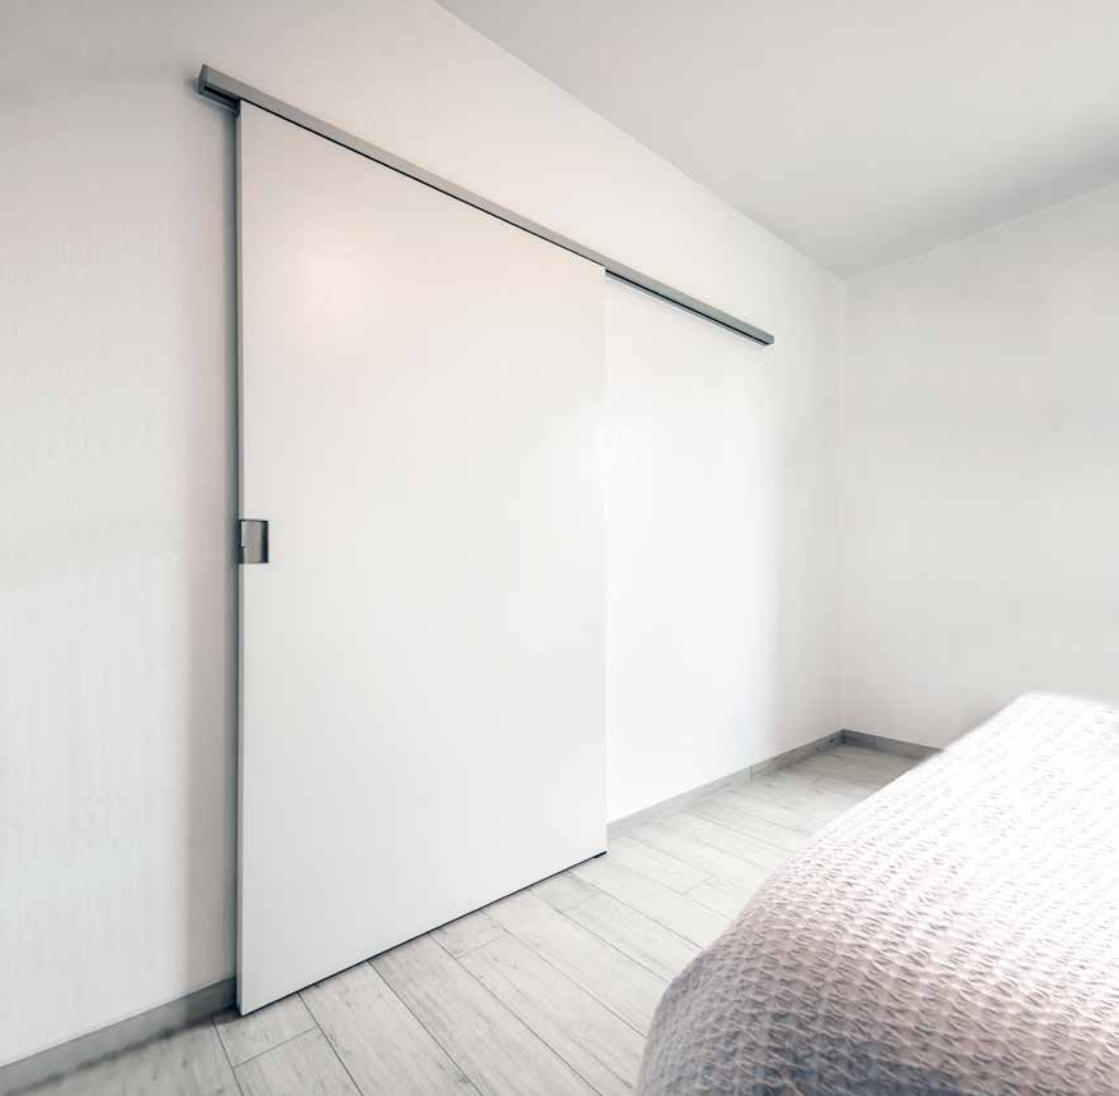

design

Boeckx Architecture &
Engineering nv

Sliding doors

Guiding profile for sliding doors

WZC Sint-Jozef

(Oostkamp - Belgium)

[View more](#)

ROB