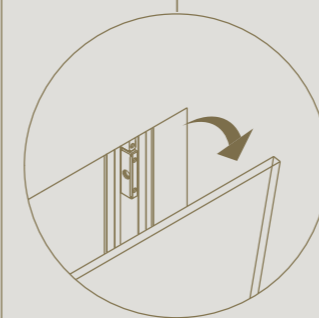

Floor-to-ceiling application possible

2D adjustable for a perfect alignment with floor and ceiling

35 mm wide profiles suitable for different glass thicknesses

Glass can easily be replaced without causing damage.

Only 5 mm clearance between
the glass wall and door

DIVINA

CORNER

The corner profile offers the possibility to connect walls and build complete rooms with divina®.

No visible differences between the thin corner profile and standard profiles