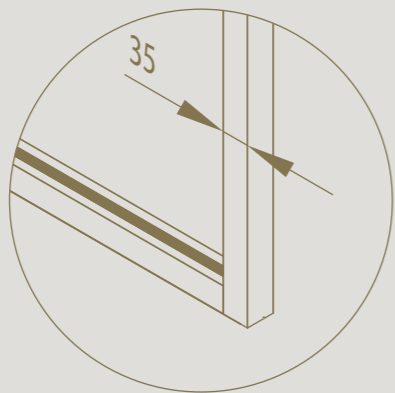

FIXED WALL

Thanks to the divina® glass partitions, rooms can easily be divided without sacrificing light and openness.

Divina glass walls dampen sound
up to 33 dB
(ISO 717-1)

DIVINA

FIXED WALL WITH END POST

End posts give a sleek finish to divina fixed walls.

Refined 35 mm side profile,
in line with other profiles

DIVINA

SWING DOOR

A minimalist eye-catcher in any interior.

Magnotica® pro magnetic closure
invisibly integrated