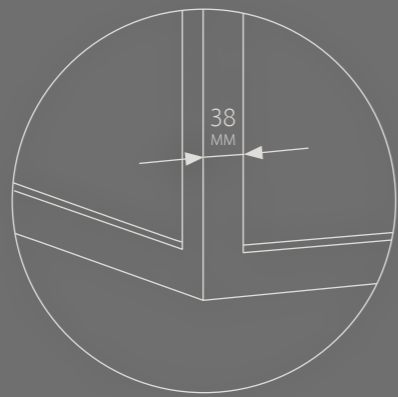

Only 5 mm clearance between
the glass wall and door

DIVINA

CORNER

The corner profile offers the possibility to connect walls and build complete rooms with divina®.

No visible differences between the thin corner profile and standard profiles