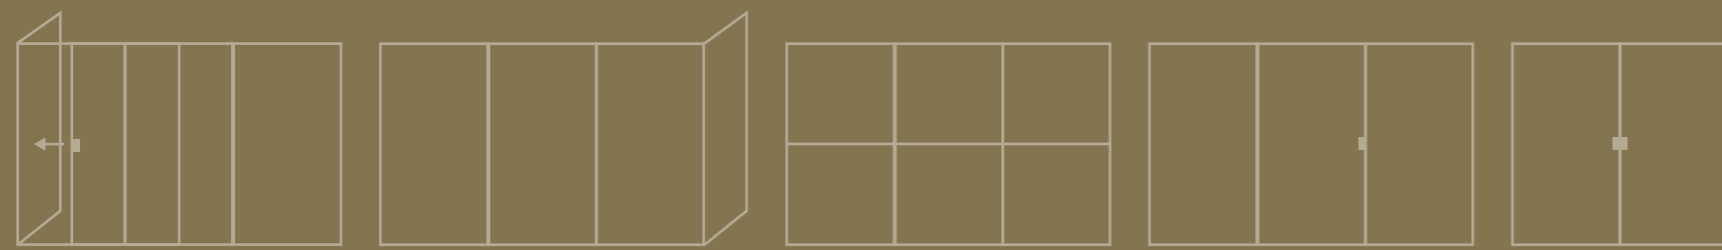

Floor-to-ceiling application possible

2D adjustable for a perfect alignment with floor and ceiling

35 mm wide profiles suitable for different glass thicknesses

Glass can easily be replaced without causing damage.

Available in different colours

Modular system thanks to unique profiles

Reduces sound up to 33 dB

Both sides have an identical finish

Optional grid profiles can be positioned as desired

CONFIGURATIONS

DIVINA

End posts give a sleek finish to divina fixed walls.

Refined 35 mm side profile,
in line with other profiles

DIVINA

SWING DOOR

A minimalist eye-catcher in any interior.

Magnotica® pro magnetic closure
invisibly integrated