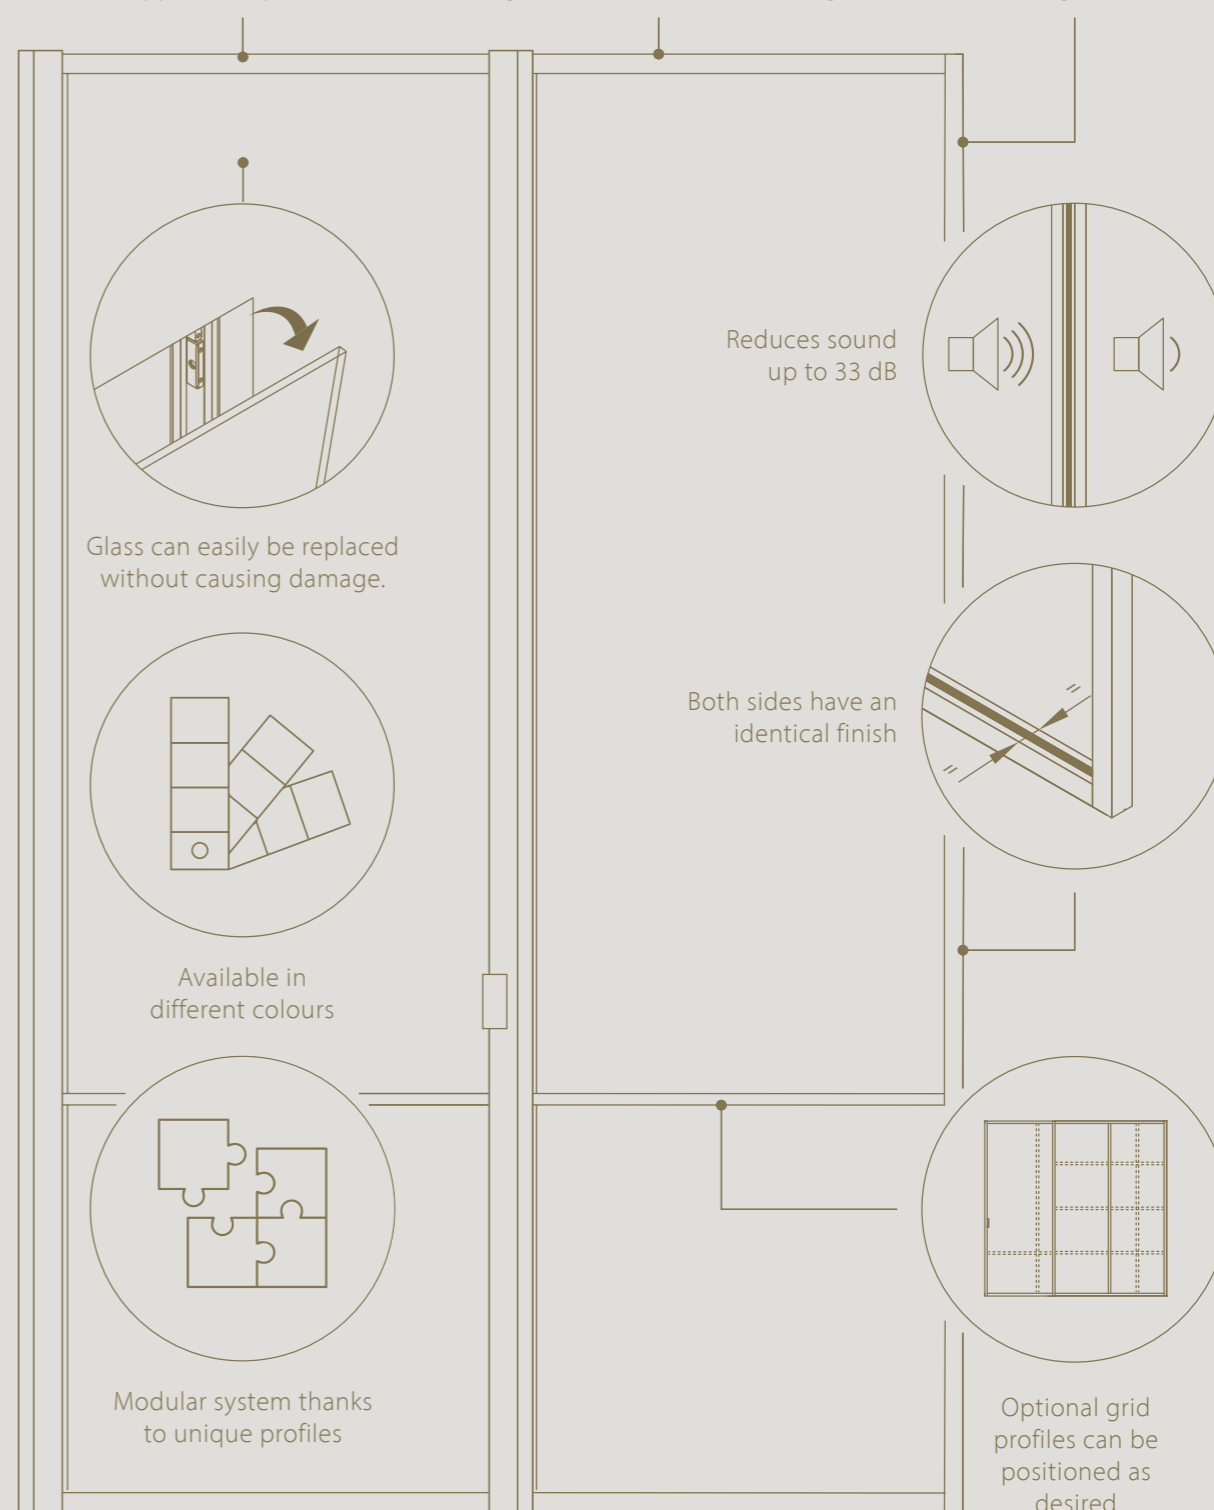

Divina® - architectural glass partitions and doors to optimize your space. With a large number of possible configurations, the divina range fits into any interior. The innovative aluminium structure provides a refined and minimalist look that is perfect for homes, offices, hotels, and restaurants.

Reduces sound up to 33 dB

Both sides have an identical finish

Optional grid profiles can be positioned as desired