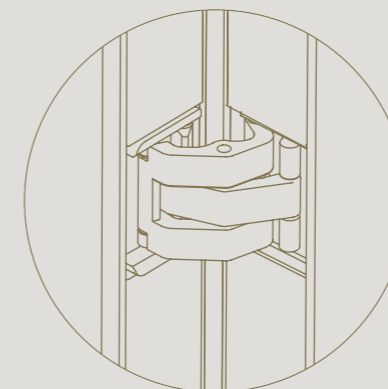

Floor-to-ceiling application possible

2D adjustable for a perfect alignment with floor and ceiling

35 mm wide profiles suitable for different glass thicknesses

Glass can easily be replaced without causing damage.

FIXED WALL

Thanks to the divina® glass partitions, rooms can easily be divided without sacrificing light and openness.

Divina glass walls dampen sound
up to 33 dB
(ISO 717-1)

DIVINA

FIXED WALL WITH END POST

End posts give a sleek finish to divina fixed walls.

Refined 35 mm side profile,
in line with other profiles

DIVINA

SWING DOOR

A minimalist eye-catcher in any interior.

Magnotica® pro magnetic closure
invisibly integrated

Seamless integration of
invisible tyo hinges

3D adjustable thanks to the height,
width and depth adjustment

DIVINA

DOUBLE SWING DOOR

A passively locked door and an active door form a minimalist solution for practical double swing doors.