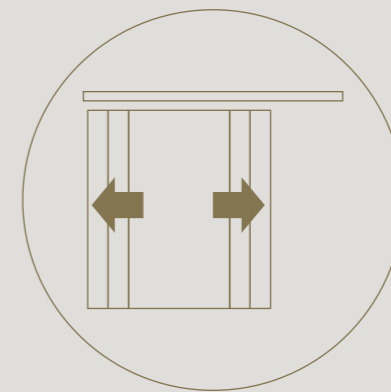

Floor-to-ceiling application possible

2D adjustable for a perfect alignment with floor and ceiling

35 mm wide profiles suitable for different glass thicknesses

Glass can easily be replaced without causing damage.

Thanks to divina® fixed wall with swing door, you can close off spaces without sacrificing the visual connection between different rooms.

Magnotica® pro magnetic closure
invisibly integrated

Seamless integration of
invisible tyo hinges

DIVINA

SLIDING DOOR

A sliding door in line with its fixed wall.

The recessed running track ensures all profiles are seamlessly aligned

Identical finish on both sides of the sliding door

DIVINA

Sliding doors feature a
double-acting soft close

Only 5 mm clearance between
the glass wall and door

DIVINA

CORNER

The corner profile offers the possibility to connect walls and build complete rooms with divina®.

No visible differences between the thin corner profile and standard profiles