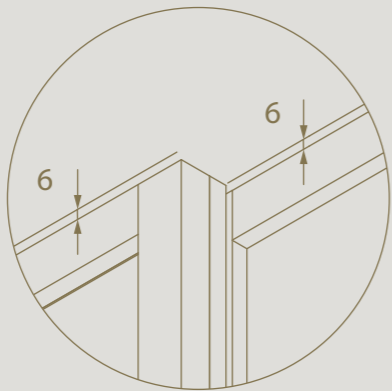

DIVINA

SLIDING DOOR

A sliding door in line with its fixed wall.