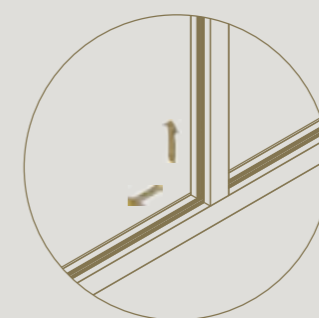

ARLU[®]
DIVINA

DIVINA

Architectural glass partitions and doors
to optimize your space

Divina® - architectural glass partitions and doors to optimize your space. With a large number of possible configurations, the divina range fits into any interior. The innovative aluminium structure provides a refined and minimalist look that is perfect for homes, offices, hotels, and restaurants.

Floor-to-ceiling application possible

2D adjustable for a perfect alignment with floor and ceiling

35 mm wide profiles suitable for different glass thicknesses

Glass can easily be replaced without causing damage.

FIXED WALL

Thanks to the divina® glass partitions, rooms can easily be divided without sacrificing light and openness.

Divina glass walls dampen sound
up to 33 dB
(ISO 717-1)

DIVINA

FIXED WALL WITH END POST

Only 5 mm clearance between
the glass wall and door

DIVINA

CORNER

The corner profile offers the possibility to connect walls and build complete rooms with divina®.

No visible differences between the thin corner profile and standard profiles