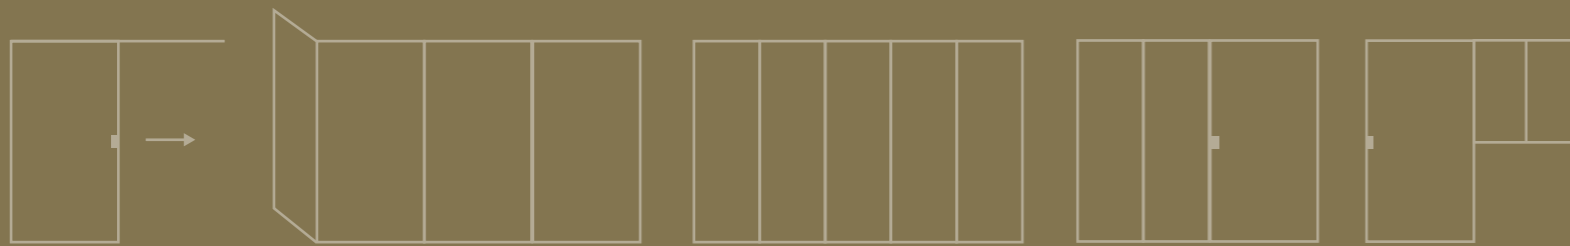

Available in different colours

Modular system thanks to unique profiles

Reduces sound up to 33 dB

Both sides have an identical finish

Optional grid profiles can be positioned as desired

CONFIGURATIONS

DIVINA

End posts give a sleek finish to divina fixed walls.

Refined 35 mm side profile,
in line with other profiles

DIVINA

SWING DOOR

A minimalist eye-catcher in any interior.

Magnotica® pro magnetic closure
invisibly integrated