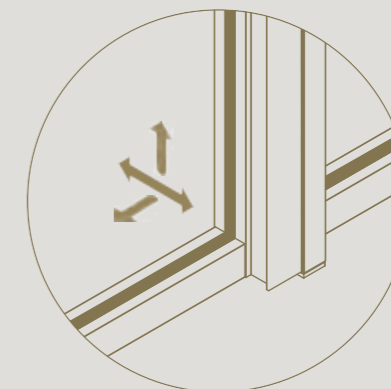

Floor-to-ceiling application possible

2D adjustable for a perfect alignment with floor and ceiling

35 mm wide profiles suitable for different glass thicknesses

Glass can easily be replaced without causing damage.

FIXED WALL

Thanks to the divina® glass partitions, rooms can easily be divided without sacrificing light and openness.

Divina glass walls dampen sound
up to 33 dB
(ISO 717-1)

DIVINA

FIXED WALL WITH END POST

End posts give a sleek finish to divina fixed walls.

Refined 35 mm side profile,
in line with other profiles

DIVINA

SWING DOOR

A minimalist eye-catcher in any interior.

Magnotica® pro magnetic closure
invisibly integrated

Seamless integration of
invisible tyo hinges

3D adjustable thanks to the height,
width and depth adjustment

DIVINA

DOUBLE SWING DOOR

A passively locked door and an active door form a minimalist solution for practical double swing doors.