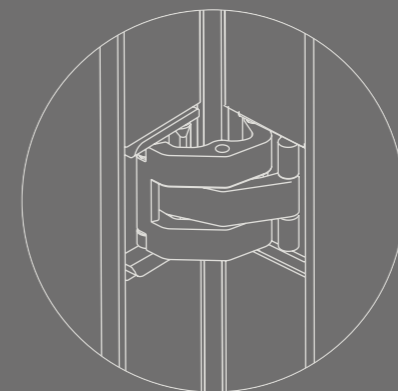

Floor-to-ceiling application possible

2D adjustable for a perfect alignment with floor and ceiling

35 mm wide profiles suitable for different glass thicknesses

Glass can easily be replaced without causing damage.

Seamless integration of
invisible tyo hinges

3D adjustable thanks to the height,
width and depth adjustment

DIVINA

DOUBLE SWING DOOR

A passively locked door and an active door form a minimalist solution for practical double swing doors.

Discreet slider to simultaneously release the upper and lower lock from the passive door

Active and passive door with equally slim profiles

Equipped with a slam post between both doors

DIVINA

FIXED WALL WITH SWING DOOR

Thanks to divina® fixed wall with swing door, you can close off spaces without sacrificing the visual connection between different rooms.

Magnotica® pro magnetic closure
invisibly integrated

Seamless integration of
invisible tyo hinges