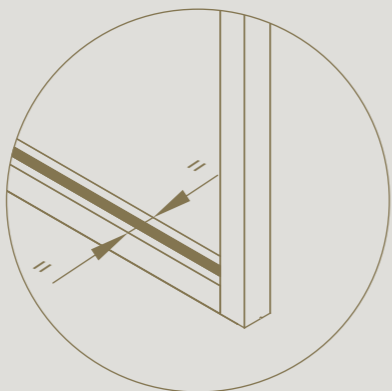

Thanks to divina® fixed wall with swing door, you can close off spaces without sacrificing the visual connection between different rooms.

Magnotica® pro magnetic closure
invisibly integrated

Seamless integration of
invisible tyo hinges

DIVINA

SLIDING DOOR

A sliding door in line with its fixed wall.

The recessed running track ensures all profiles are seamlessly aligned

Identical finish on both sides of the sliding door

DIVINA

Sliding doors feature a
double-acting soft close

Only 5 mm clearance between
the glass wall and door

DIVINA

CORNER

The corner profile offers the possibility to connect walls and build complete rooms with divina®.

No visible differences between the thin corner profile and standard profiles