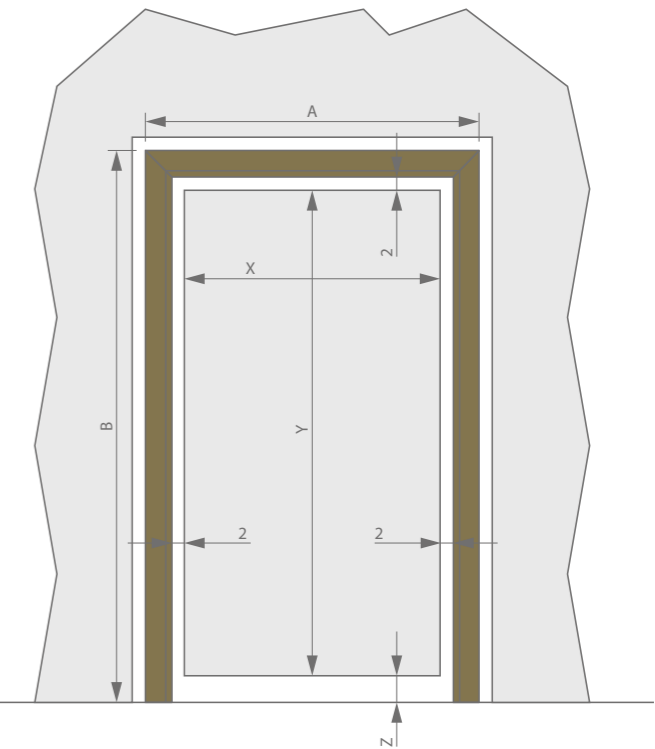

### Dimensions

- No difference between custom solutions and standard dimensions
- Top rail (width) and stiles (height) can easily be cut/adjusted to size

Dimensions regarding the door

### Dimensions door frame

Width:  
 $A = X + 80 \text{ mm}$  (without dowels)  
 $A = X + 90 \text{ mm}$  (with dowels)

Height:  
 $B = Y + 44 \text{ mm}$

X = DOOR WIDTH  
 Y = DOOR HEIGHT  
 A = STRUCTURAL OPENING, MIN. WIDTH  
 B = STRUCTURAL OPENING, MIN. HEIGHT

### Technical features

	40 mm	44 mm	50 mm	54 mm
Max. door width - single door	1250 mm	1250 mm	1250 mm	1250 mm
Max. door width - double door	2500 mm	2500 mm	2500 mm	2500 mm
Max. door height	4000 mm	4000 mm	4000 mm	4000 mm
door thickness	38 - 40 mm	44 / 45 mm	50 mm	54 mm
Min. wall thickness	75 mm	90 mm	90 mm	90 mm
Fire resistant version (according to EN 1634-1)			EI <sub>30</sub> , EI <sub>230</sub> , EW30, E30	