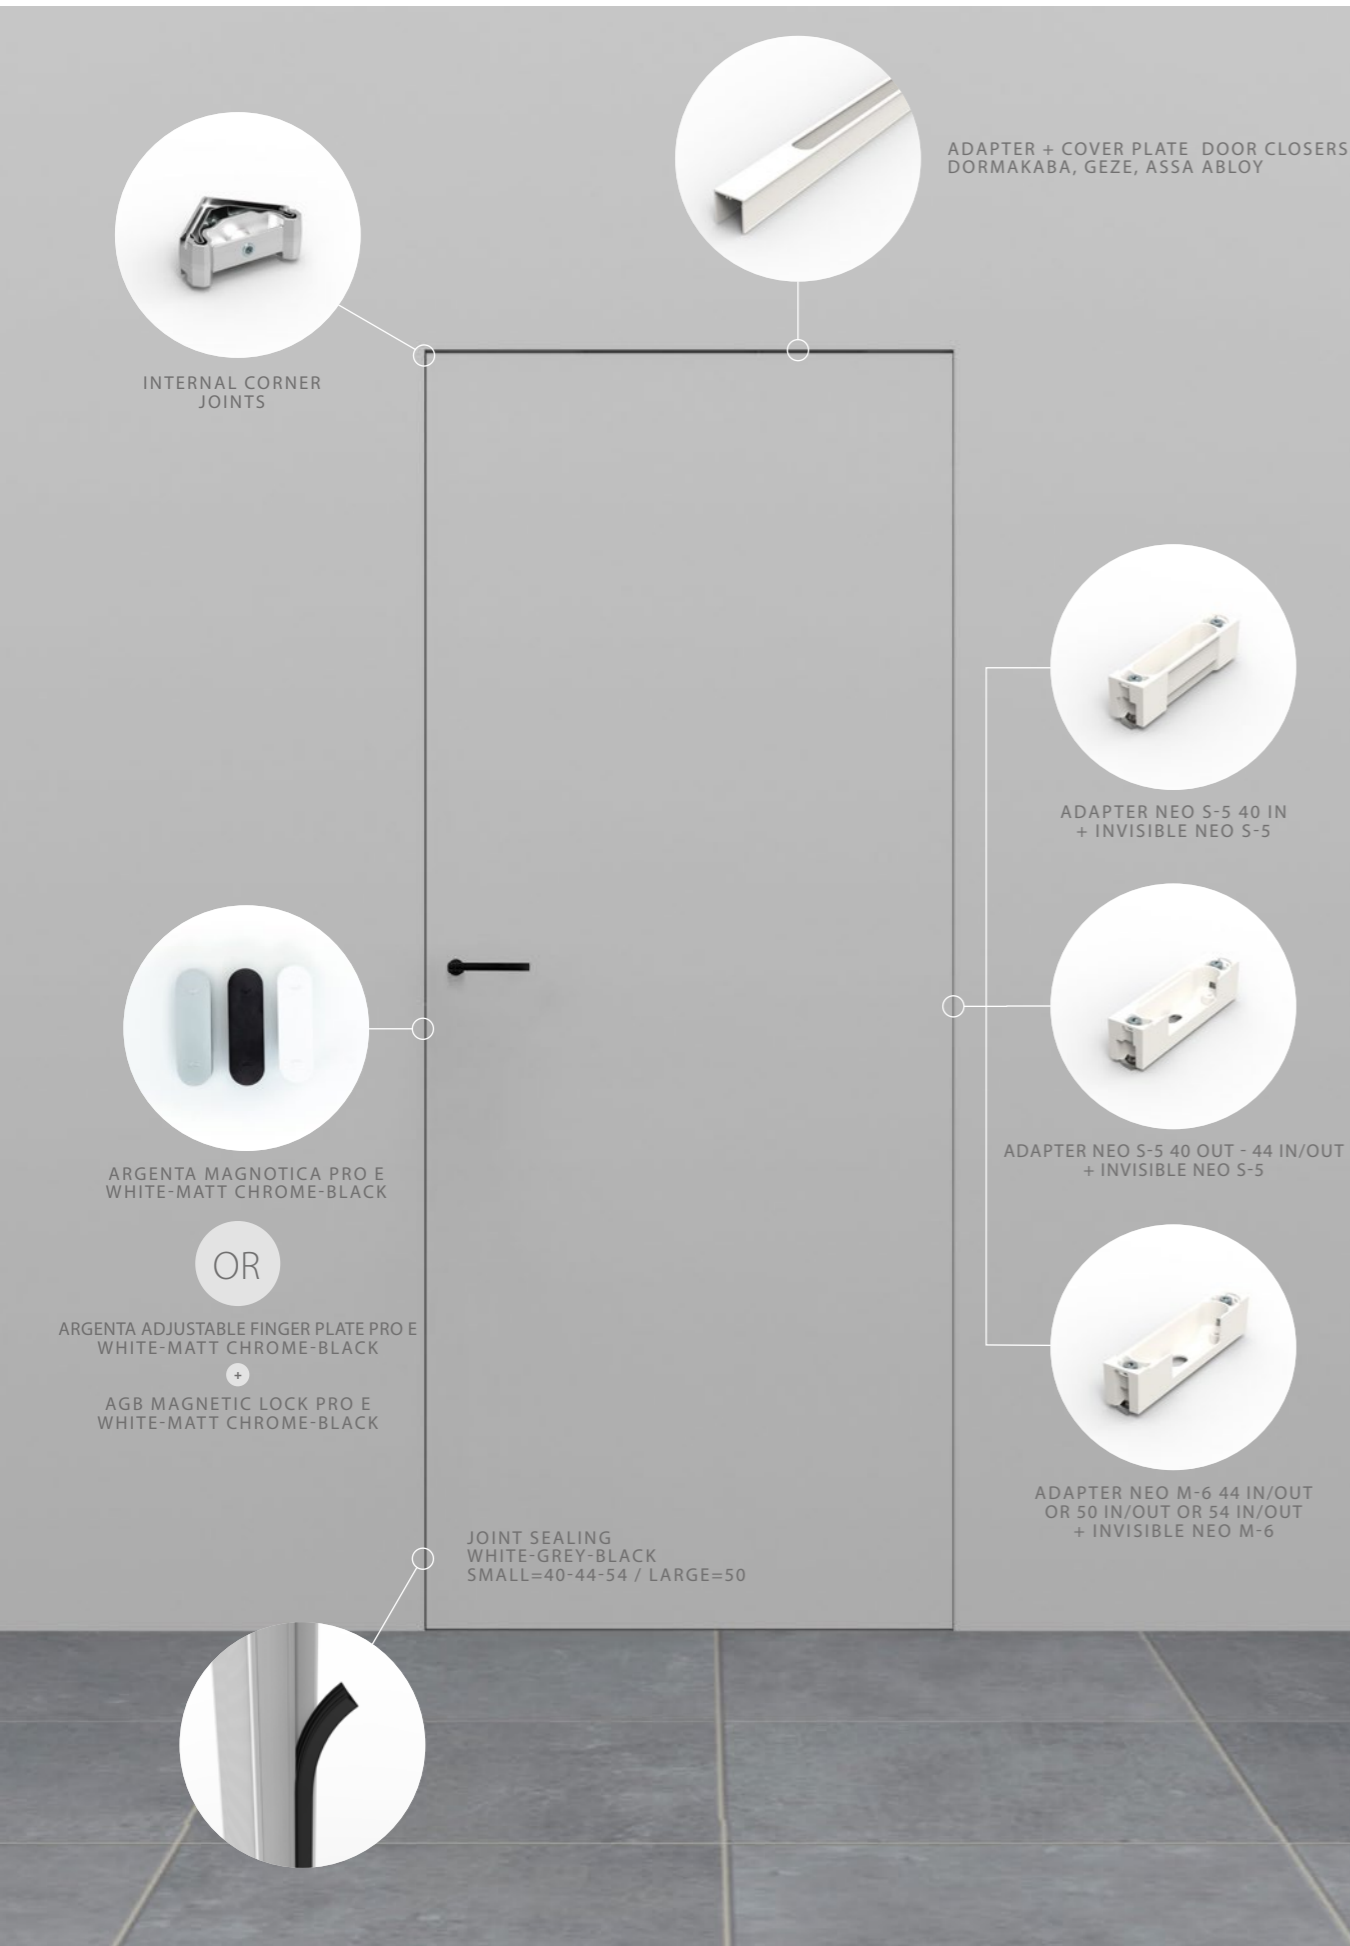

argenta invisidoor 2.0

Adapters and door hardware

Compile your invisidoor 2.0 from a wide range of door hardware, all with the associated adapters for installation in the base profile.

argenta® invisidoor 2.0		40		44		50		54	
		in	out	in	out	in	out	in	out
Hinges									
Adapter	neo S-5 (in)	epoxy primer	✓						
	neo S-5 (out)	epoxy primer		✓	✓	✓			
	neo M-6 (in / out)	epoxy primer			✓	✓	✓	✓	✓
Hinges	neo S-5	11 finish	✓	✓	✓	✓			
	neo M-6	11 finish			✓	✓	✓	✓	✓
Locks and lock plates		Type	Colour						
			Matt chrome		Black		White		
AGB magnetic lock	Key		✓		✓			✓	
	Cylinder		✓		✓			✓	
	Toilettes		✓		✓				
Lock plate	Adjustable lock plate pro E		✓		✓			✓	
	Electric striking plate Eff-Eff 118TQ13								
KFV magnetic lock	Key		✓		✓			✓	
	Cylinder		✓		✓			✓	
	Toilettes		✓		✓			✓	
Lock plate	Adjustable lock plate KFV		✓		✓			✓	
	Mortise key		✓		✓			✓	
Lock plate	Adjustable lock plate pro E		✓		✓			✓	
	Electric striking plate Eff-Eff 118TQ13								
argenta magnetic catch	magnotica pro E		✓		✓			✓