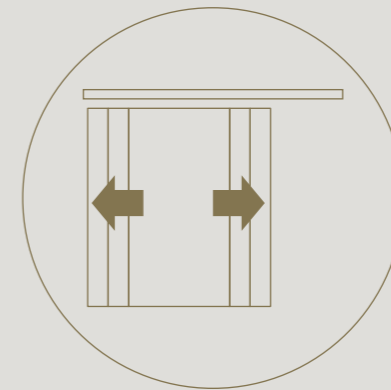

Floor-to-ceiling application possible

2D adjustable for a perfect alignment with floor and ceiling

35 mm wide profiles suitable for different glass thicknesses

Glass can easily be replaced without causing damage.

Active and passive door with equally slim profiles

Equipped with a slam post between both doors

DIVINA

FIXED WALL WITH SWING DOOR

Thanks to divina® fixed wall with swing door, you can close off spaces without sacrificing the visual connection between different rooms.

Magnotica® pro magnetic closure
invisibly integrated

Seamless integration of
invisible tyo hinges

DIVINA

SLIDING DOOR

A sliding door in line with its fixed wall.

The recessed running track ensures all profiles are seamlessly aligned

Identical finish on both sides of the sliding door

DIVINA

Sliding doors feature a
double-acting soft close

Only 5 mm clearance between
the glass wall and door

DIVINA

CORNER

The corner profile offers the possibility to connect walls and build complete rooms with divina®.