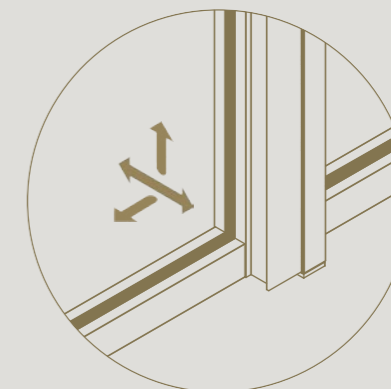

Floor-to-ceiling application possible

2D adjustable for a perfect alignment with floor and ceiling

35 mm wide profiles suitable for different glass thicknesses

Glass can easily be replaced without causing damage.

Available in different colours

Modular system thanks to unique profiles

Reduces sound up to 33 dB

Both sides have an identical finish

Optional grid profiles can be positioned as desired

DIVINA

FIXED WALL

Thanks to the divina® glass partitions, rooms can easily be divided without sacrificing light and openness.

Divina glass walls dampen sound
up to 33 dB
(ISO 717-1)

DIVINA

FIXED WALL WITH END POST

End posts give a sleek finish to divina fixed walls.

Refined 35 mm side profile,
in line with other profiles

DIVINA

SWING DOOR

A minimalist eye-catcher in any interior.

Magnotica® pro magnetic closure
invisibly integrated

Seamless integration of
invisible tyo hinges

3D adjustable thanks to the height,
width and depth adjustment

DIVINA