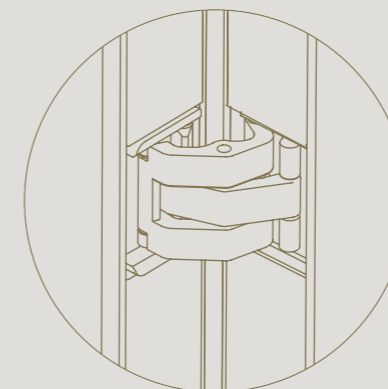

Floor-to-ceiling application possible

2D adjustable for a perfect alignment with floor and ceiling

35 mm wide profiles suitable for different glass thicknesses

Glass can easily be replaced without causing damage.

Available in different colours

Modular system thanks to unique profiles

Reduces sound up to 33 dB

Both sides have an identical finish

Optional grid profiles can be positioned as desired

DIVINA

FIXED WALL

Thanks to the divina® glass partitions, rooms can easily be divided without sacrificing light and openness.

Divina glass walls dampen sound
up to 33 dB
(ISO 717-1)

DIVINA

FIXED WALL WITH END POST

End posts give a sleek finish to divina fixed walls.

Refined 35 mm side profile,
in line with other profiles

DIVINA

SWING DOOR

A minimalist eye-catcher in any interior.

Magnotica® pro magnetic closure
invisibly integrated

Seamless integration of
invisible tyo hinges

3D adjustable thanks to the height,
width and depth adjustment

DIVINA