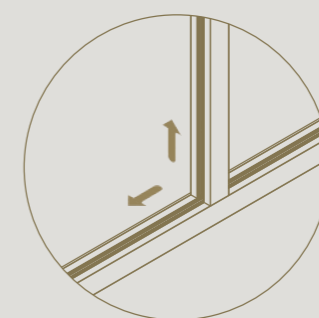

Floor-to-ceiling application possible

2D adjustable for a perfect alignment with floor and ceiling

35 mm wide profiles suitable for different glass thicknesses

Glass can easily be replaced without causing damage.

Available in different colours

Modular system thanks to unique profiles

Reduces sound up to 33 dB

Both sides have an identical finish

Optional grid profiles can be positioned as desired

DIVINA

FIXED WALL

Thanks to the divina® glass partitions, rooms can easily be divided without sacrificing light and openness.

Divina glass walls dampen sound
up to 33 dB
(ISO 717-1)

DIVINA

FIXED WALL WITH END POST

End posts give a sleek finish to divina fixed walls.

Refined 35 mm side profile,
in line with other profiles

DIVINA

SWING DOOR