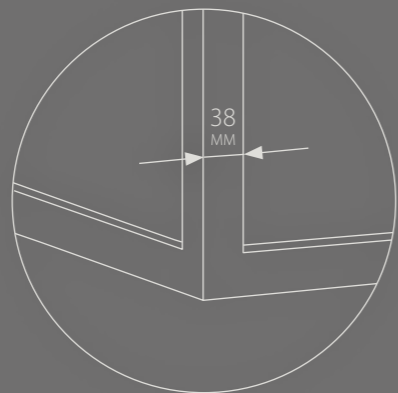

Identical finish on both sides of the sliding door

DIVINA

Sliding doors feature a
double-acting soft close

Only 5 mm clearance between
the glass wall and door

DIVINA

CORNER

The corner profile offers the possibility to connect walls and build complete rooms with divina®.