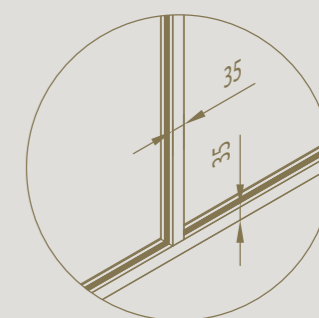

Floor-to-ceiling application possible

2D adjustable for a perfect alignment with floor and ceiling

35 mm wide profiles suitable for different glass thicknesses

Glass can easily be replaced without causing damage.