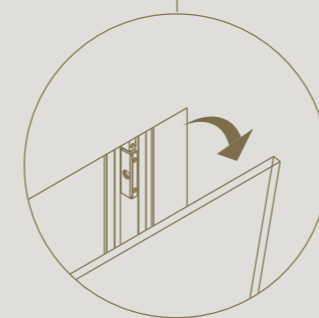

Floor-to-ceiling application possible

2D adjustable for a perfect alignment with floor and ceiling

35 mm wide profiles suitable for different glass thicknesses

Glass can easily be replaced without causing damage.

Available in different colours

Modular system thanks to unique profiles

Reduces sound up to 33 dB

Both sides have an identical finish

Optional grid profiles can be positioned as desired

DIVINA

FIXED WALL

Thanks to the divina® glass partitions, rooms can easily be divided without sacrificing light and openness.

Divina glass walls dampen sound
up to 33 dB
(ISO 717-1)

DIVINA

FIXED WALL WITH END POST

End posts give a sleek finish to divina fixed walls.

Refined 35 mm side profile,
in line with other profiles

DIVINA

SWING DOOR