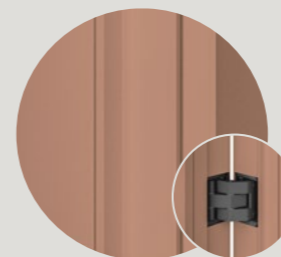

COLOURS ON DEMAND

ROSA TXT3012