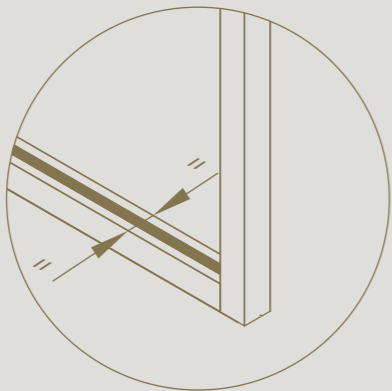

Active and passive door with equally slim profiles

Equipped with a slam post between both doors

DIVINA

FIXED WALL WITH SWING DOOR

Thanks to divina® fixed wall with swing door, you can close off spaces without sacrificing the visual connection between different rooms.

Magnotica® pro magnetic closure
invisibly integrated

Seamless integration of
invisible tyo hinges

DIVINA

SLIDING DOOR

A sliding door in line with its fixed wall.

The recessed running track ensures all profiles are seamlessly aligned