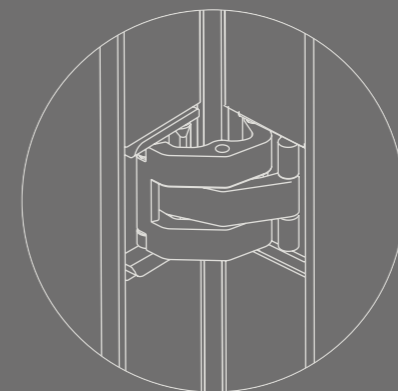

Floor-to-ceiling application possible

2D adjustable for a perfect alignment with floor and ceiling

35 mm wide profiles suitable for different glass thicknesses

Glass can easily be replaced without causing damage.

Active and passive door with equally slim profiles

Equipped with a slam post between both doors

DIVINA

FIXED WALL WITH SWING DOOR

Thanks to divina® fixed wall with swing door, you can close off spaces without sacrificing the visual connection between different rooms.

Magnotica® pro magnetic closure
invisibly integrated

Seamless integration of
invisible tyo hinges

DIVINA

SLIDING DOOR

A sliding door in line with its fixed wall.

The recessed running track ensures all profiles are seamlessly aligned