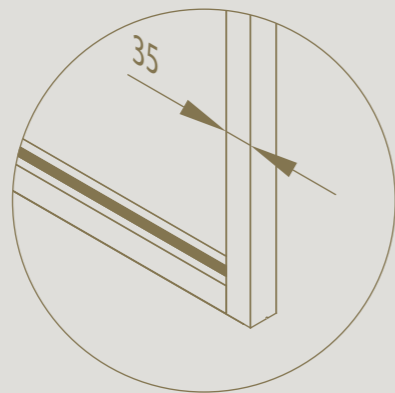

Floor-to-ceiling application possible

2D adjustable for a perfect alignment with floor and ceiling

35 mm wide profiles suitable for different glass thicknesses

Glass can easily be replaced without causing damage.

Available in different colours

Modular system thanks to unique profiles

Reduces sound up to 33 dB

Both sides have an identical finish

Optional grid profiles can be positioned as desired

DIVINA

FIXED WALL

Thanks to the divina® glass partitions, rooms can easily be divided without sacrificing light and openness.

Divina glass walls dampen sound
up to 33 dB
(ISO 717-1)

DIVINA

FIXED WALL WITH END POST

End posts give a sleek finish to divina fixed walls.

Refined 35 mm side profile,
in line with other profiles

DIVINA

SWING DOOR