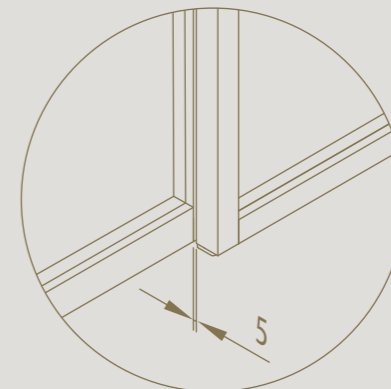

Magnotica® pro magnetic closure
invisibly integrated

Seamless integration of
invisible tyo hinges

DIVINA

SLIDING DOOR

A sliding door in line with its fixed wall.

The recessed running track ensures all profiles are seamlessly aligned

Identical finish on both sides of the sliding door

DIVINA

Sliding doors feature a
double-acting soft close

Only 5 mm clearance between
the glass wall and door

DIVINA

CORNER

The corner profile offers the possibility to connect walls and build complete rooms with divina®.