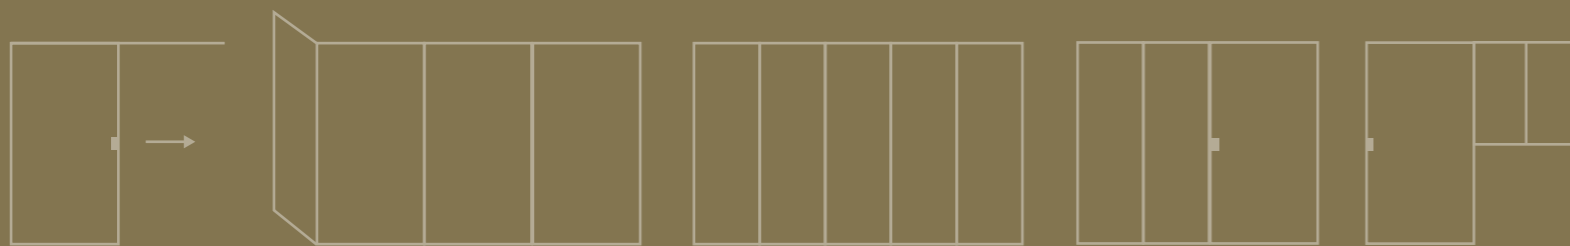

Floor-to-ceiling application possible

2D adjustable for a perfect alignment with floor and ceiling

35 mm wide profiles suitable for different glass thicknesses