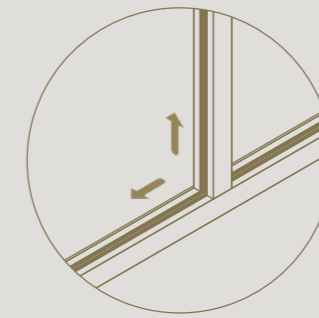

Floor-to-ceiling application possible

2D adjustable for a perfect alignment with floor and ceiling

35 mm wide profiles suitable for different glass thicknesses

# FIXED WALL WITH END POST

End posts give a sleek finish to divina fixed walls.

Refined 35 mm side profile,  
in line with other profiles

DIVINA

# CORNER

The corner profile offers the possibility to connect walls and build complete rooms with divina®.

No visible differences between the thin corner profile and standard profiles