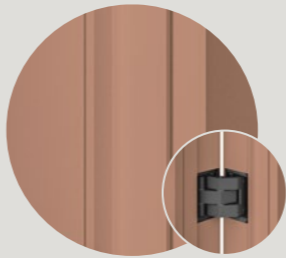

COLOURS ON DEMAND

ROSA TXT3012