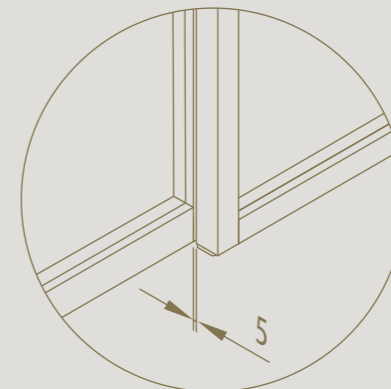

# SLIDING DOOR

A sliding door in line with its fixed wall.

The recessed running track ensures all profiles are seamlessly aligned

Identical finish on both sides of the sliding door

DIVINA

Sliding doors feature a  
double-acting soft close

Only 5 mm clearance between  
the glass wall and door

DIVINA

# CORNER

The corner profile offers the possibility to connect walls and build complete rooms with divina®.

No visible differences between the thin corner profile and standard profiles