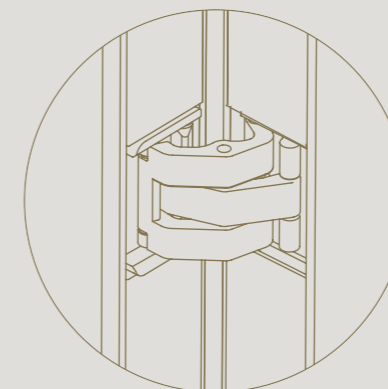

Floor-to-ceiling application possible

2D adjustable for a perfect alignment with floor and ceiling

35 mm wide profiles suitable for different glass thicknesses

# FIXED WALL WITH END POST

End posts give a sleek finish to divina fixed walls.

Refined 35 mm side profile,  
in line with other profiles

DIVINA

# SWING DOOR

A minimalist eye-catcher in any interior.

Magnotica® pro magnetic closure  
invisibly integrated

Seamless integration of  
invisible tyo hinges

3D adjustable thanks to the height,  
width and depth adjustment