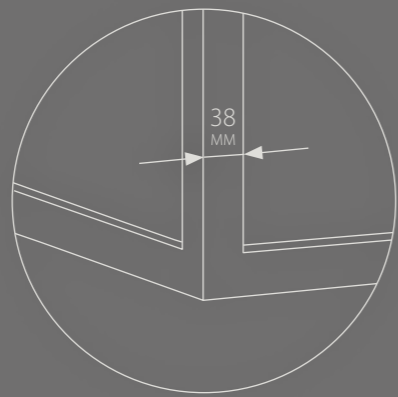

Only 5 mm clearance between  
the glass wall and door

DIVINA

# CORNER

The corner profile offers the possibility to connect walls and build complete rooms with divina®.

No visible differences between the thin corner profile and standard profiles