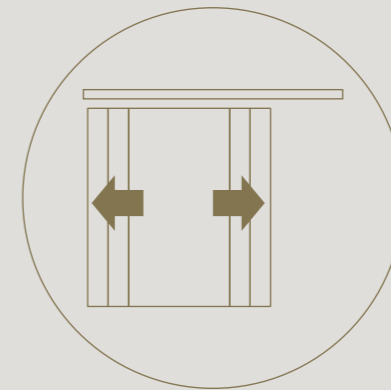

# SLIDING DOOR

A sliding door in line with its fixed wall.

The recessed running track ensures all profiles are seamlessly aligned

Identical finish on both sides of the sliding door

DIVINA

Sliding doors feature a  
double-acting soft close

Only 5 mm clearance between  
the glass wall and door

DIVINA

# CORNER

The corner profile offers the possibility to connect walls and build complete rooms with divina®.

No visible differences between the thin corner profile and standard profiles