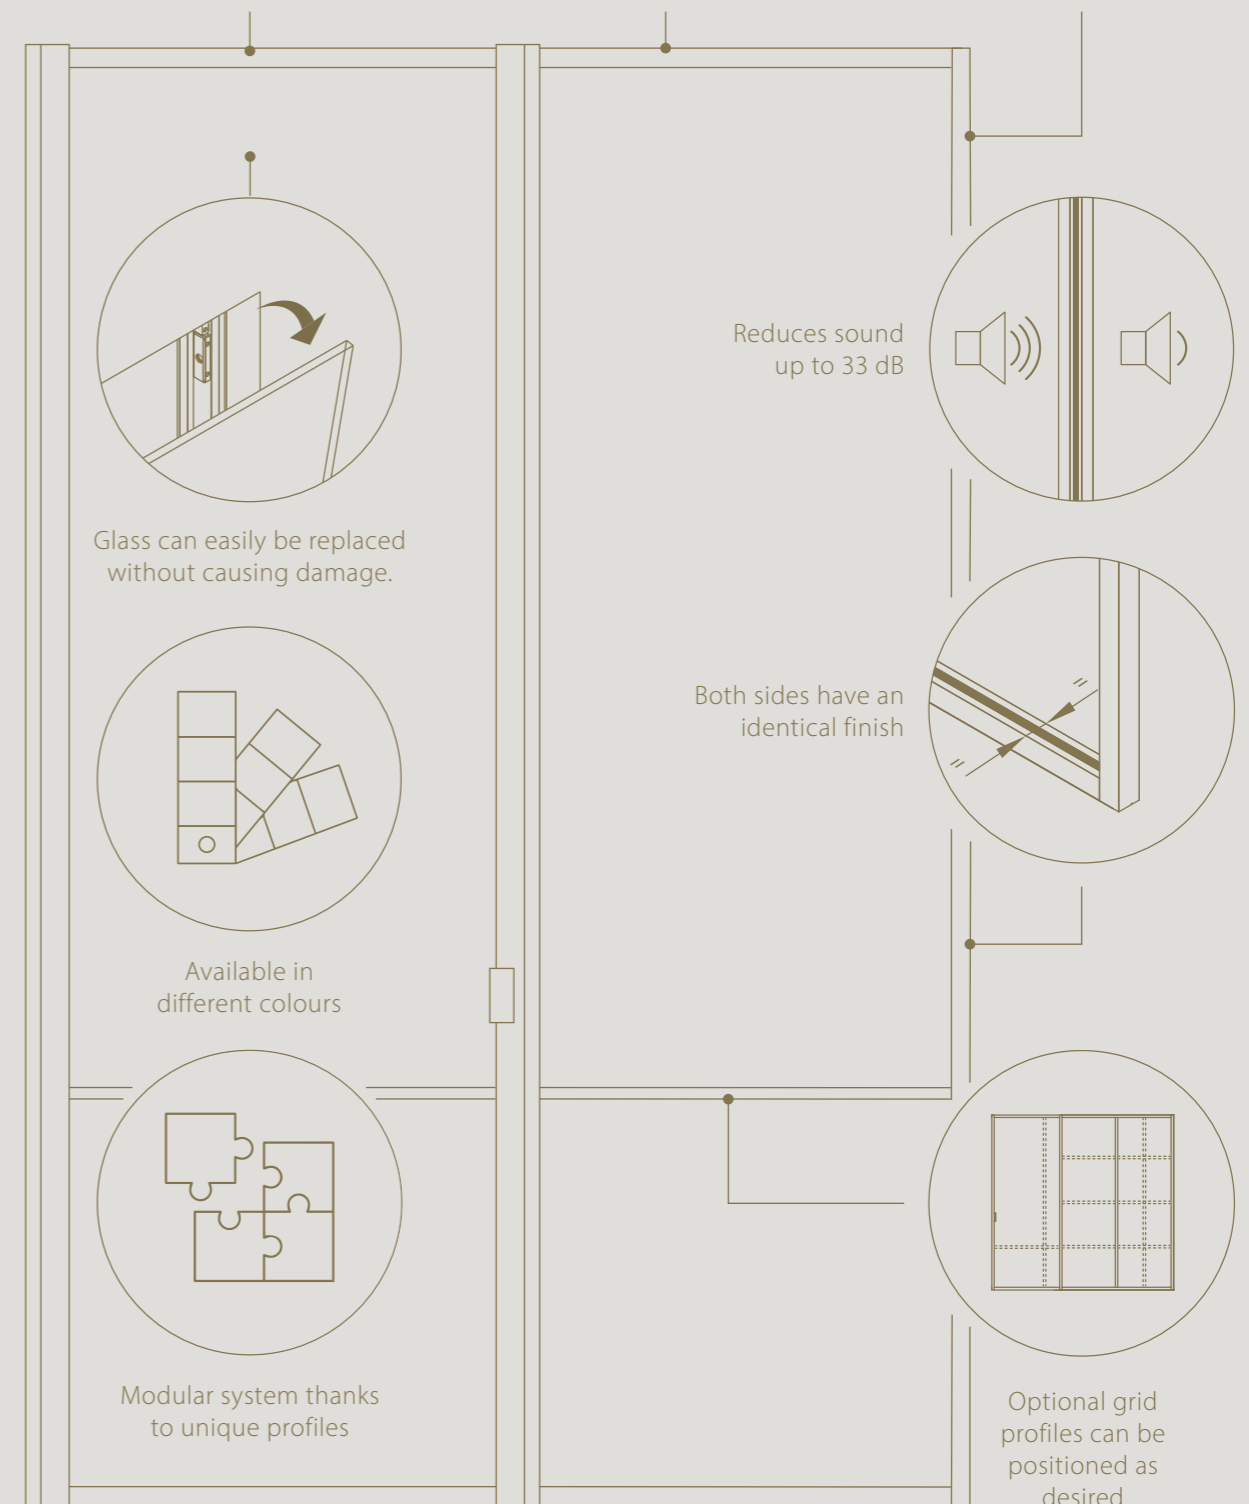

# DIVINA

Architectural glass partitions and doors  
to optimize your space

Divina® - architectural glass partitions and doors to optimize your space. With a large number of possible configurations, the divina range fits into any interior. The innovative aluminium structure provides a refined and minimalist look that is perfect for homes, offices, hotels, and restaurants.

Floor-to-ceiling application possible

2D adjustable for a perfect alignment with floor and ceiling

35 mm wide profiles suitable for different glass thicknesses