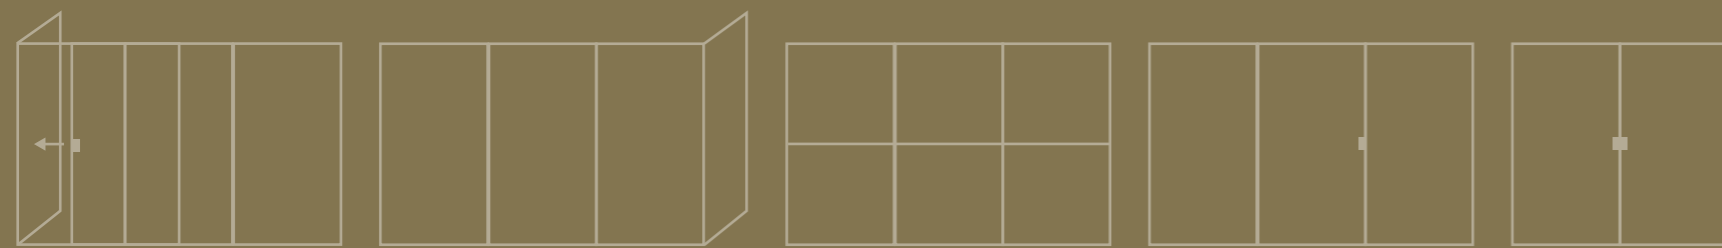

Floor-to-ceiling application possible

2D adjustable for a perfect alignment with floor and ceiling

35 mm wide profiles suitable for different glass thicknesses