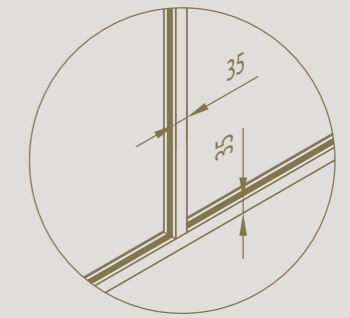

Floor-to-ceiling application possible

2D adjustable for a perfect alignment with floor and ceiling

35 mm wide profiles suitable for different glass thicknesses