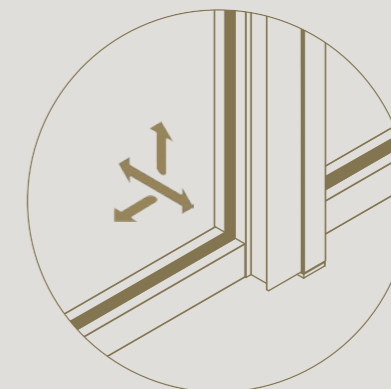

# FIXED WALL WITH END POST

End posts give a sleek finish to divina fixed walls.

Refined 35 mm side profile,  
in line with other profiles

DIVINA

# SWING DOOR

A minimalist eye-catcher in any interior.

Magnotica® pro magnetic closure  
invisibly integrated

Seamless integration of  
invisible tyo hinges

3D adjustable thanks to the height,  
width and depth adjustment