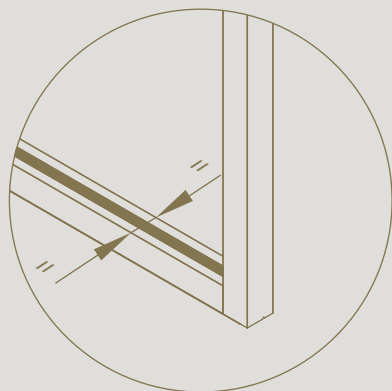

Thanks to divina® fixed wall with swing door, you can close off spaces without sacrificing the visual connection between different rooms.

Magnotica® pro magnetic closure
invisibly integrated

Seamless integration of
invisible tyo hinges

DIVINA

SLIDING DOOR

A sliding door in line with its fixed wall.

The recessed running track ensures all profiles are seamlessly aligned

Identical finish on both sides of the sliding door

DIVINA

Sliding doors feature a
double-acting soft close

Only 0.2" clearance between
the glass wall and door

DIVINA

CORNER

The corner profile offers the possibility to connect walls and build complete rooms with divina®.

No visible differences between the thin corner profile and standard profiles