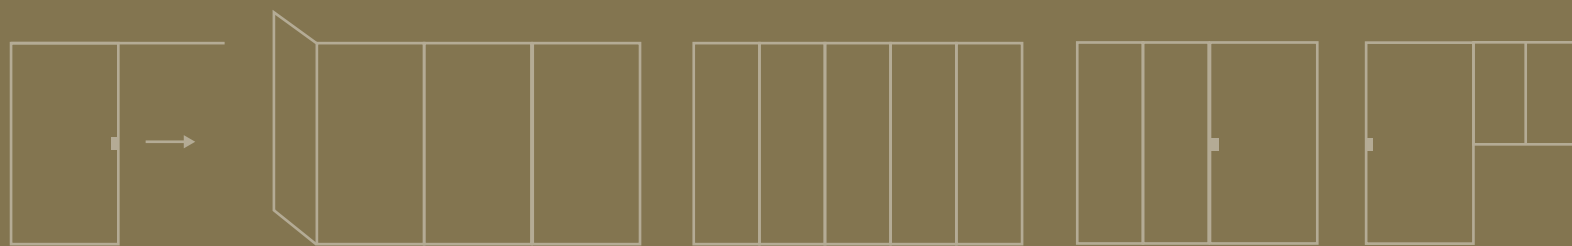

Floor-to-ceiling application possible

2D adjustable for a perfect alignment with floor and ceiling

1.38" wide profiles suitable for different glass thicknesses

Glass can easily be replaced without causing damage.

Available in different colours

Modular system thanks to unique profiles

Reduces sound up to 33 dB

Both sides have an identical finish

Optional grid profiles can be positioned as desired

CONFIGURATIONS

DIVINA

End posts give a sleek finish to divina fixed walls.

Refined 1.38" side profile,
in line with other profiles

DIVINA

SWING DOOR

A minimalist eye-catcher in any interior.

Magnotica® pro magnetic closure
invisibly integrated