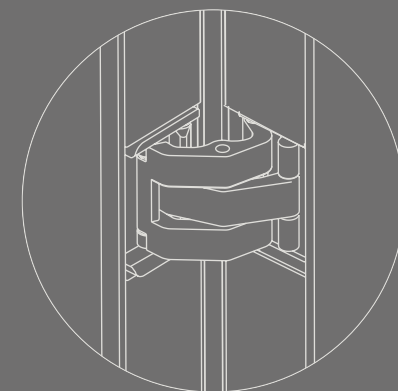

Floor-to-ceiling application possible

2D adjustable for a perfect alignment with floor and ceiling

1.38" wide profiles suitable for different glass thicknesses

Glass can easily be replaced without causing damage.

Seamless integration of
invisible tyo hinges

3D adjustable thanks to the height,
width and depth adjustment

DIVINA

DOUBLE SWING DOOR

A passively locked door and an active door form a minimalist solution for practical double swing doors.

Discreet slider to simultaneously release the upper and lower lock from the passive door

Active and passive door with equally slim profiles

Equipped with a slam post between both doors

DIVINA

FIXED WALL WITH SWING DOOR

Thanks to divina® fixed wall with swing door, you can close off spaces without sacrificing the visual connection between different rooms.

Magnotica® pro magnetic closure
invisibly integrated

Seamless integration of
invisible tyo hinges