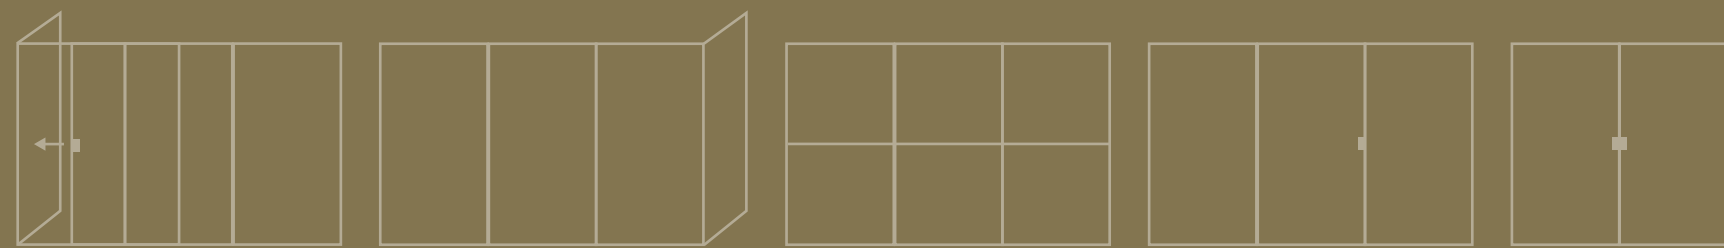

Floor-to-ceiling application possible

2D adjustable for a perfect alignment with floor and ceiling

1.38" wide profiles suitable for different glass thicknesses

Glass can easily be replaced without causing damage.

Available in different colours

Modular system thanks to unique profiles

Reduces sound up to 33 dB

Both sides have an identical finish

Optional grid profiles can be positioned as desired

CONFIGURATIONS

DIVINA

End posts give a sleek finish to divina fixed walls.

Refined 1.38" side profile,
in line with other profiles

DIVINA

SWING DOOR

A minimalist eye-catcher in any interior.

Magnotica® pro magnetic closure
invisibly integrated