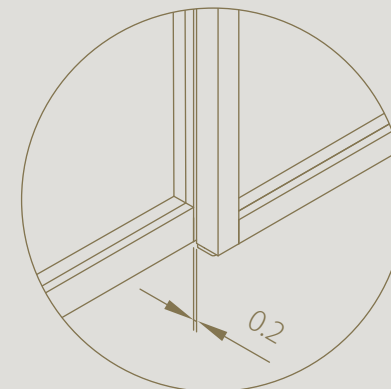

DIVINA

SLIDING DOOR

A sliding door in line with its fixed wall.

The recessed running track ensures all profiles are seamlessly aligned

Identical finish on both sides of the sliding door

DIVINA

Sliding doors feature a
double-acting soft close

Only 0.2" clearance between
the glass wall and door

DIVINA

CORNER

The corner profile offers the possibility to connect walls and build complete rooms with divina®.

No visible differences between the thin corner profile and standard profiles