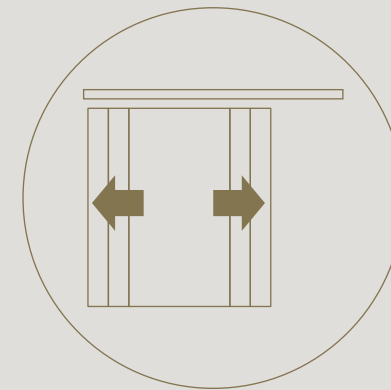

Thanks to divina® fixed wall with swing door, you can close off spaces without sacrificing the visual connection between different rooms.

Magnotica® pro magnetic closure
invisibly integrated

Seamless integration of
invisible tyo hinges

DIVINA

SLIDING DOOR

A sliding door in line with its fixed wall.

The recessed running track ensures all profiles are seamlessly aligned

Identical finish on both sides of the sliding door

DIVINA

Sliding doors feature a
double-acting soft close

Only 0.2" clearance between
the glass wall and door

DIVINA

CORNER

The corner profile offers the possibility to connect walls and build complete rooms with divina®.

No visible differences between the thin corner profile and standard profiles