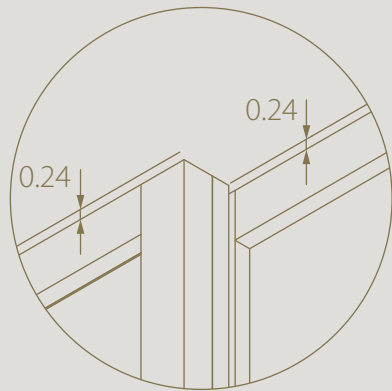

DIVINA

SLIDING DOOR

A sliding door in line with its fixed wall.