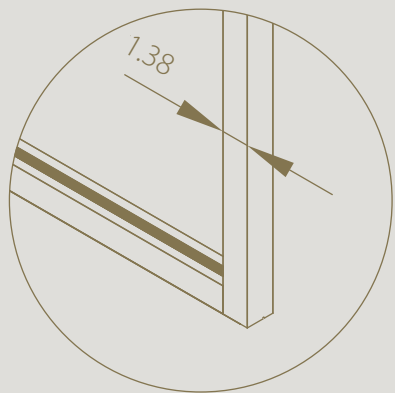

Floor-to-ceiling application possible

2D adjustable for a perfect alignment with floor and ceiling

1.38" wide profiles suitable for different glass thicknesses

Glass can easily be replaced without causing damage.

FIXED WALL

Thanks to the divina® glass partitions, rooms can easily be divided without sacrificing light and openness.

Divina glass walls dampen sound
up to 33 dB
(ISO 717-1)

DIVINA

FIXED WALL WITH END POST

End posts give a sleek finish to divina fixed walls.

Refined 1.38" side profile,
in line with other profiles

DIVINA

SWING DOOR

A minimalist eye-catcher in any interior.

Magnotica® pro magnetic closure
invisibly integrated