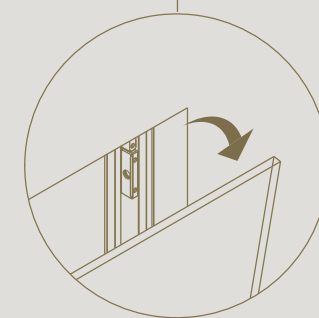

Floor-to-ceiling application possible

2D adjustable for a perfect alignment with floor and ceiling

1.38" wide profiles suitable for different glass thicknesses

Glass can easily be replaced without causing damage.

FIXED WALL

Thanks to the divina® glass partitions, rooms can easily be divided without sacrificing light and openness.

Divina glass walls dampen sound
up to 33 dB
(ISO 717-1)

DIVINA

FIXED WALL WITH END POST

Only 0.2" clearance between
the glass wall and door

DIVINA

CORNER

The corner profile offers the possibility to connect walls and build complete rooms with divina®.

No visible differences between the thin corner profile and standard profiles