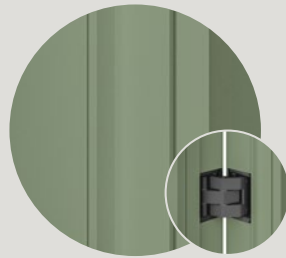

FRESCA TXT6021