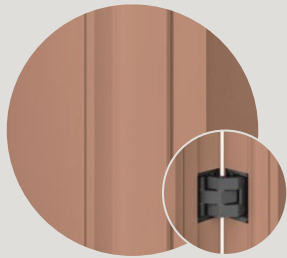

COLOURS ON DEMAND

ROSA TXT3012