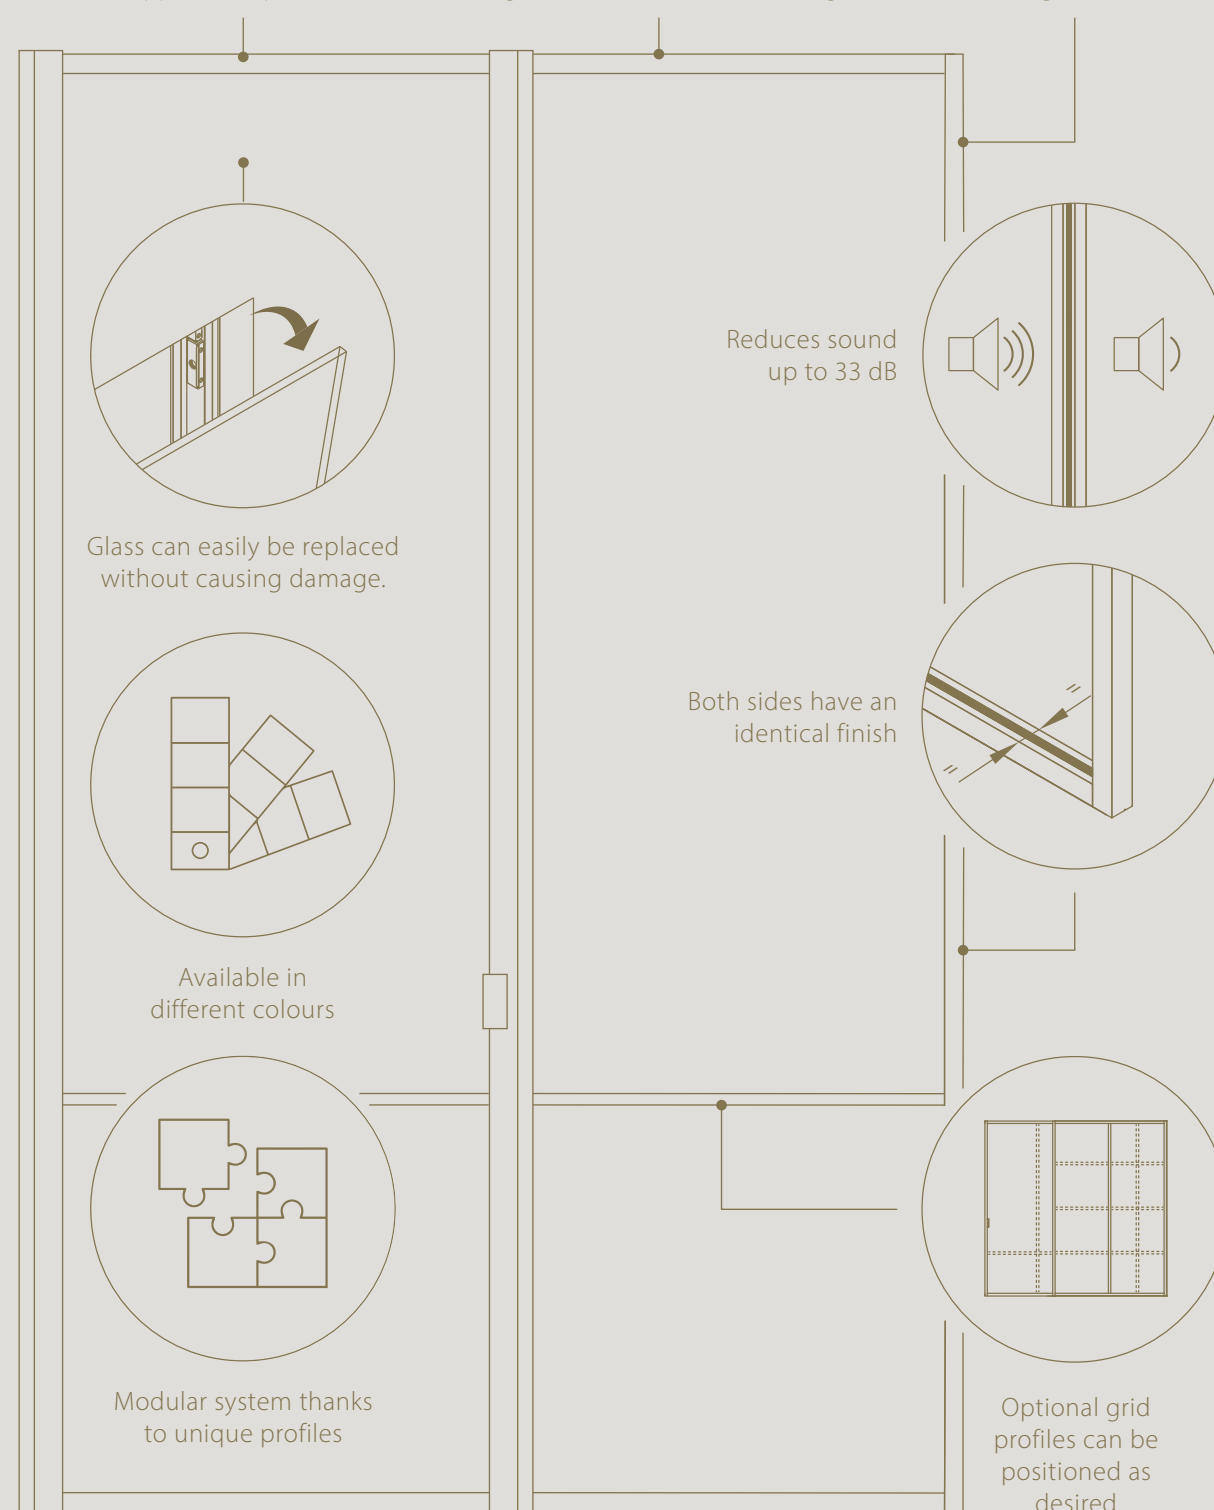

Floor-to-ceiling application possible

2D adjustable for a perfect alignment with floor and ceiling

1.38" wide profiles suitable for different glass thicknesses

Reduces sound up to 33 dB

Both sides have an identical finish

Optional grid profiles can be positioned as desired