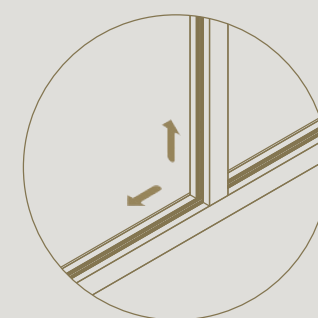

Floor-to-ceiling application possible

2D adjustable for a perfect alignment with floor and ceiling

1.38" wide profiles suitable for different glass thicknesses

Glass can easily be replaced without causing damage.

FIXED WALL

Thanks to the divina® glass partitions, rooms can easily be divided without sacrificing light and openness.

Divina glass walls dampen sound
up to 33 dB
(ISO 717-1)

DIVINA

FIXED WALL WITH END POST

End posts give a sleek finish to divina fixed walls.

Refined 1.38" side profile,
in line with other profiles

DIVINA

SWING DOOR

A minimalist eye-catcher in any interior.

Magnotica® pro magnetic closure
invisibly integrated

Only 0.2" clearance between
the glass wall and door

DIVINA

CORNER

The corner profile offers the possibility to connect walls and build complete rooms with divina®.

No visible differences between the thin corner profile and standard profiles