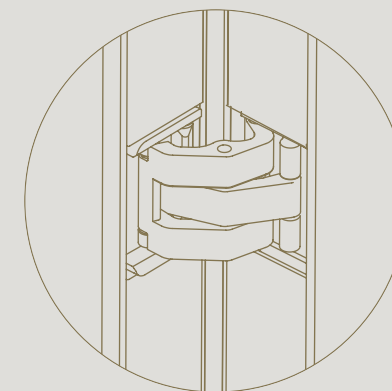

Floor-to-ceiling application possible

2D adjustable for a perfect alignment with floor and ceiling

1.38" wide profiles suitable for different glass thicknesses

Glass can easily be replaced without causing damage.

FIXED WALL

Thanks to the divina® glass partitions, rooms can easily be divided without sacrificing light and openness.

Divina glass walls dampen sound
up to 33 dB
(ISO 717-1)

DIVINA

FIXED WALL WITH END POST

End posts give a sleek finish to divina fixed walls.

Refined 1.38" side profile,
in line with other profiles

DIVINA

SWING DOOR

A minimalist eye-catcher in any interior.

Magnotica® pro magnetic closure
invisibly integrated

Seamless integration of
invisible tyo hinges

3D adjustable thanks to the height,
width and depth adjustment

DIVINA

DOUBLE SWING DOOR

A passively locked door and an active door form a minimalist solution for practical double swing doors.