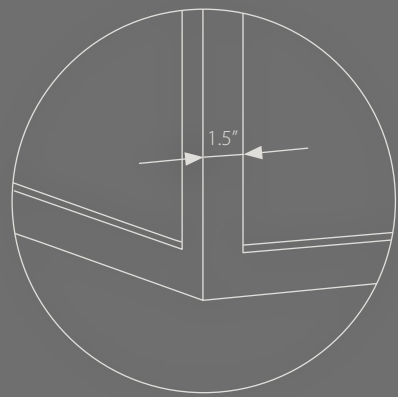

Only 0.2" clearance between
the glass wall and door

DIVINA

CORNER

The corner profile offers the possibility to connect walls and build complete rooms with divina®.

No visible differences between the thin corner profile and standard profiles