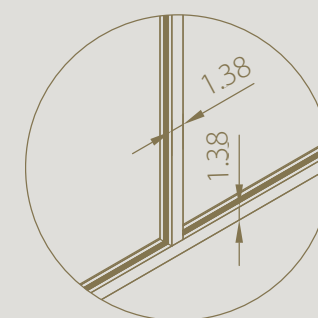

Floor-to-ceiling application possible

2D adjustable for a perfect alignment with floor and ceiling

1.38" wide profiles suitable for different glass thicknesses

Glass can easily be replaced without causing damage.

Only 0.2" clearance between
the glass wall and door

DIVINA

CORNER

The corner profile offers the possibility to connect walls and build complete rooms with divina®.

No visible differences between the thin corner profile and standard profiles