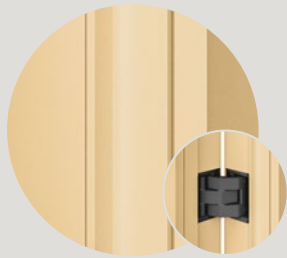

DUNA TXT1001