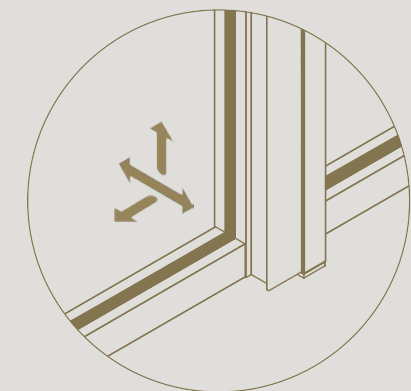

Floor-to-ceiling application possible

2D adjustable for a perfect alignment with floor and ceiling

1.38" wide profiles suitable for different glass thicknesses

Glass can easily be replaced without causing damage.

FIXED WALL

Thanks to the divina® glass partitions, rooms can easily be divided without sacrificing light and openness.

Divina glass walls dampen sound
up to 33 dB
(ISO 717-1)

DIVINA

FIXED WALL WITH END POST

End posts give a sleek finish to divina fixed walls.

Refined 1.38" side profile,
in line with other profiles

DIVINA

SWING DOOR

A minimalist eye-catcher in any interior.

Magnotica® pro magnetic closure
invisibly integrated

Seamless integration of
invisible tyo hinges

3D adjustable thanks to the height,
width and depth adjustment

DIVINA

DOUBLE SWING DOOR

A passively locked door and an active door form a minimalist solution for practical double swing doors.